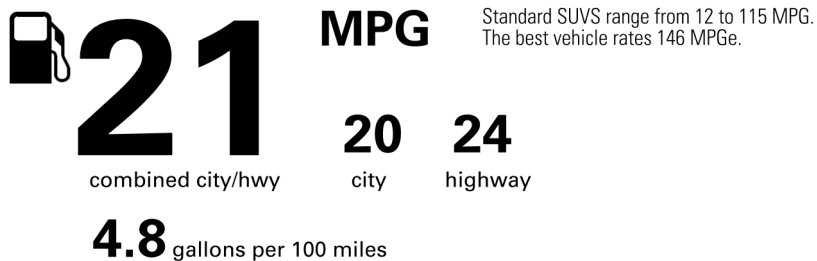

\*\*\*Full Tank of Gas\*\*\*

**BASE MANUFACTURER'S SUGGESTED RETAIL PRICE \$58,500.00**

**OPTIONAL EQUIPMENT**

FE	50 STATE EMISSIONS	
DG	Digital Key (req. Remote Connect Trial/Subscription)	275.00
TL	Tailgate LED Light	200.00
TS	Third Row Seating	1,330.00
87.	Multimedia Screen Protector - Glass	105.00
63.	Floor Mats- All Weather- '4Runner'	248.00
3T.	Roof Rail Cross Bars Gloss Black	420.00
2L.	Badge- Front Illuminated Dark Chrome	285.00
R5.	Cargo Tray- All Weather '4Runner'	140.00
MF.	Mudguards- Fr +Rr Molded Black '4Runner'	175.00
D5.	Door Edge Guards- Front Color Keyed	150.00
DK.	Owner's Portfolio	

Not Original - Copy

Created on 2024-13 10:22:51 (UTC)

**EPA DOT Fuel Economy and Environment**

**Gasoline Vehicle**

**Fuel Economy**

**You spend \$3,250 more in fuel costs over 5 years** compared to the average new vehicle.