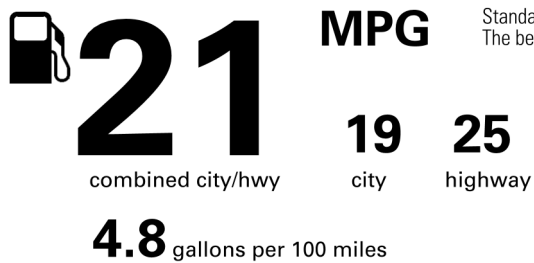

**BASE MANUFACTURER'S SUGGESTED RETAIL PRICE \$56,270.00**

**OPTIONAL EQUIPMENT**

FE	50 STATE EMISSIONS	
MR	Power Tilt/Slide Moonroof	850.00
63.	Floor Mats- All Weather- '4Runner'	248.00
43.	Cargo Lights- Interior D-Pillar	375.00
W0.	Wheels- 18" Accessory TRD Black	1,325.00
T7.	Badge Inserts- Rr TOYOTA Matte Black	65.00
T4.	Badge Overlay- Front Emblem Black	65.00
R5.	Cargo Tray- All Weather '4Runner'	140.00
MF.	Mudguards- Fr +Rr Molded Black '4Runner'	175.00
DK.	Owner's Portfolio	

Not Original - Copy

Created: 2026-06-08 10:22:38 (UTC)

**EPA DOT Fuel Economy and Environment**

**Gasoline Vehicle**

**Fuel Economy**

**You spend \$3,250 more in fuel costs over 5 years** compared to the average new vehicle.