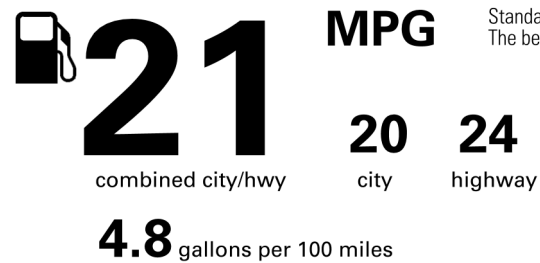

\*\*\*Full Tank of Gas\*\*\*

**BASE MANUFACTURER'S SUGGESTED RETAIL PRICE \$58,500.00**

**OPTIONAL EQUIPMENT**

FE	50 STATE EMISSIONS	
DG	Digital Key (req. Remote Connect Trial/Subscription)	275.00
TL	Tailgate LED Light	200.00
TS	Third Row Seating	1,330.00
63.	Floor Mats- All Weather- '4Runner'	248.00
3T.	Roof Rail Cross Bars Gloss Black	420.00
R5.	Cargo Tray- All Weather '4Runner'	140.00
MF.	Mudguards- Fr +Rr Molded Black '4Runner'	175.00
D5.	Door Edge Guards- Front Color Keyed	150.00
DK.	Owner's Portfolio	

Not Original - Copy

Created: 2023-10-10 10:09:41 (UTC)

**EPA DOT Fuel Economy and Environment**

Gasoline Vehicle

**Fuel Economy**

**You spend \$3,250 more in fuel costs over 5 years** compared to the average new vehicle.